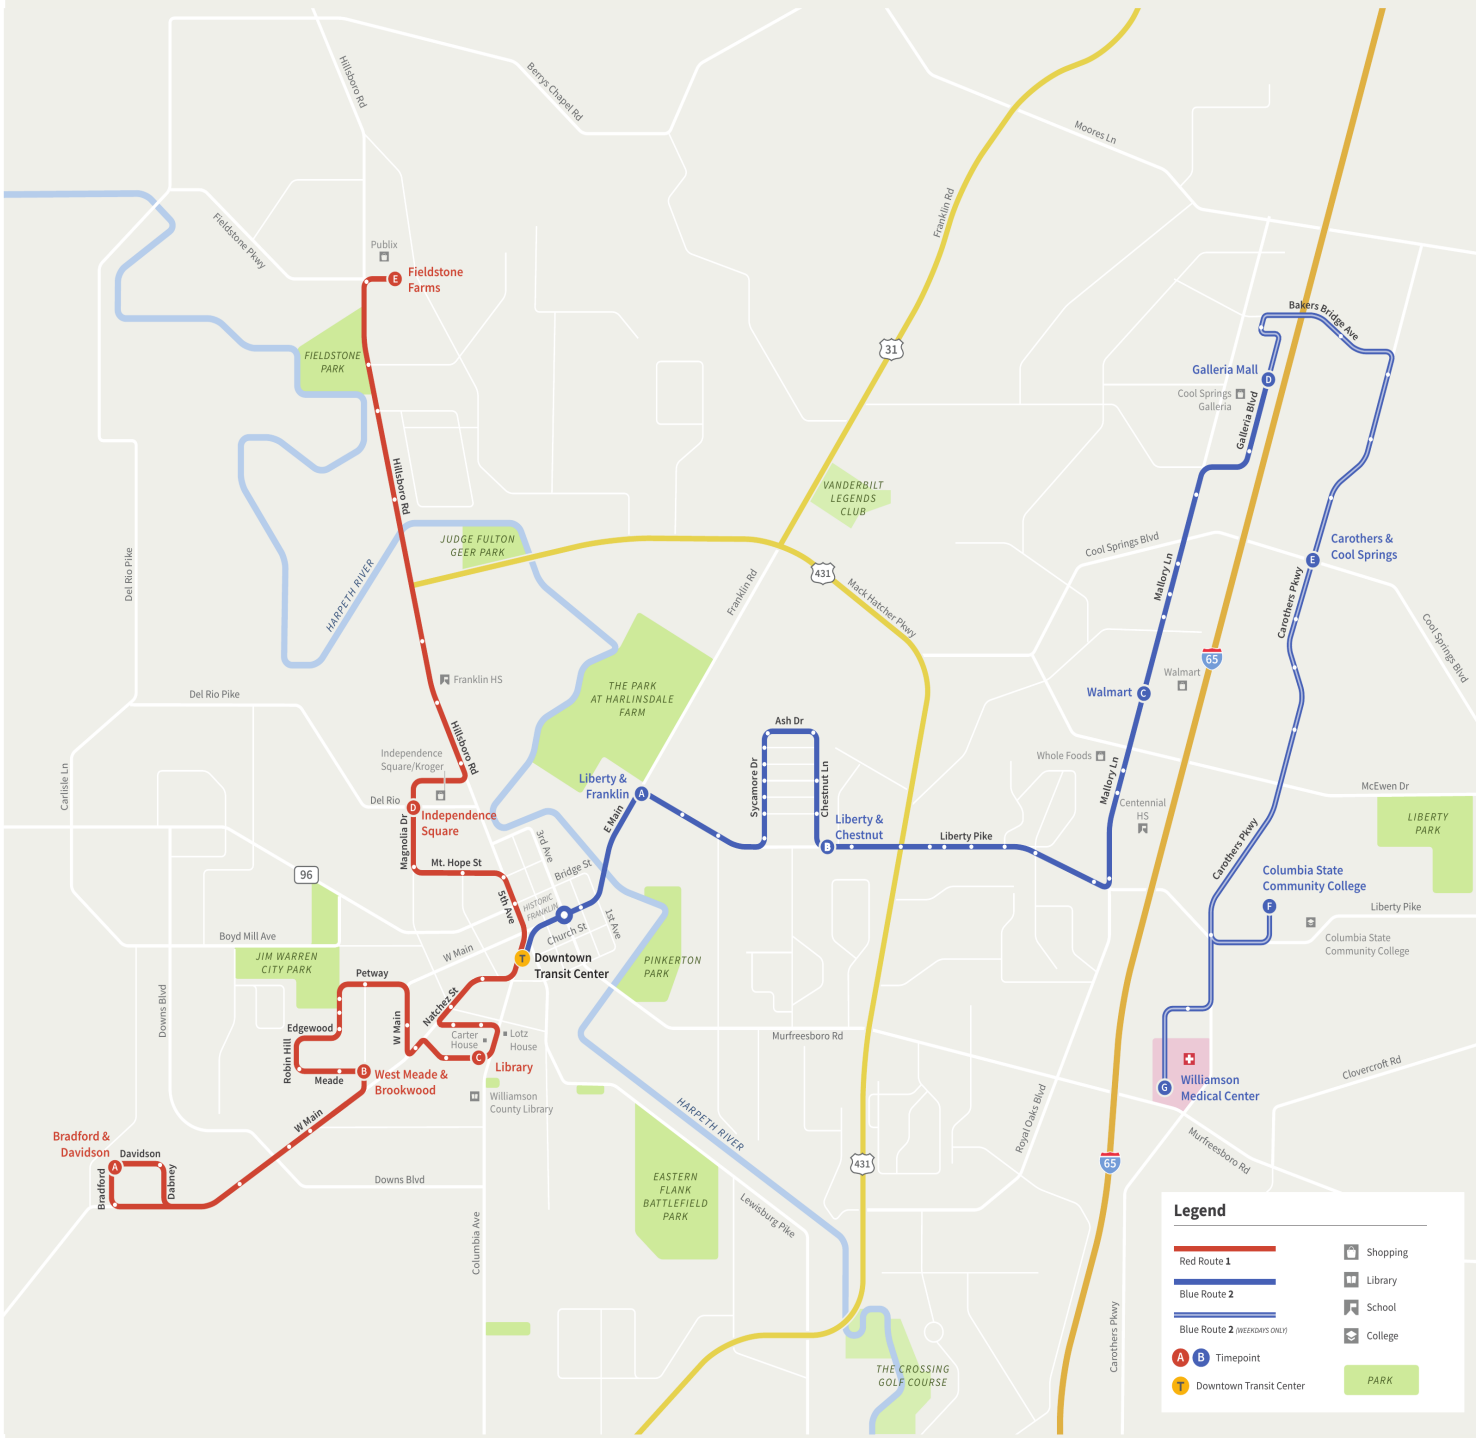

System Map

System Map

Map showing Franklin Transit's two bus routes: Red Route 1 (western loop) and Blue Route 2 (eastern route to Cool Springs). Both routes connect at the Downtown Transit Center. For complete text descriptions, visit franklintransit.org/routes or call (615) 790-0604.