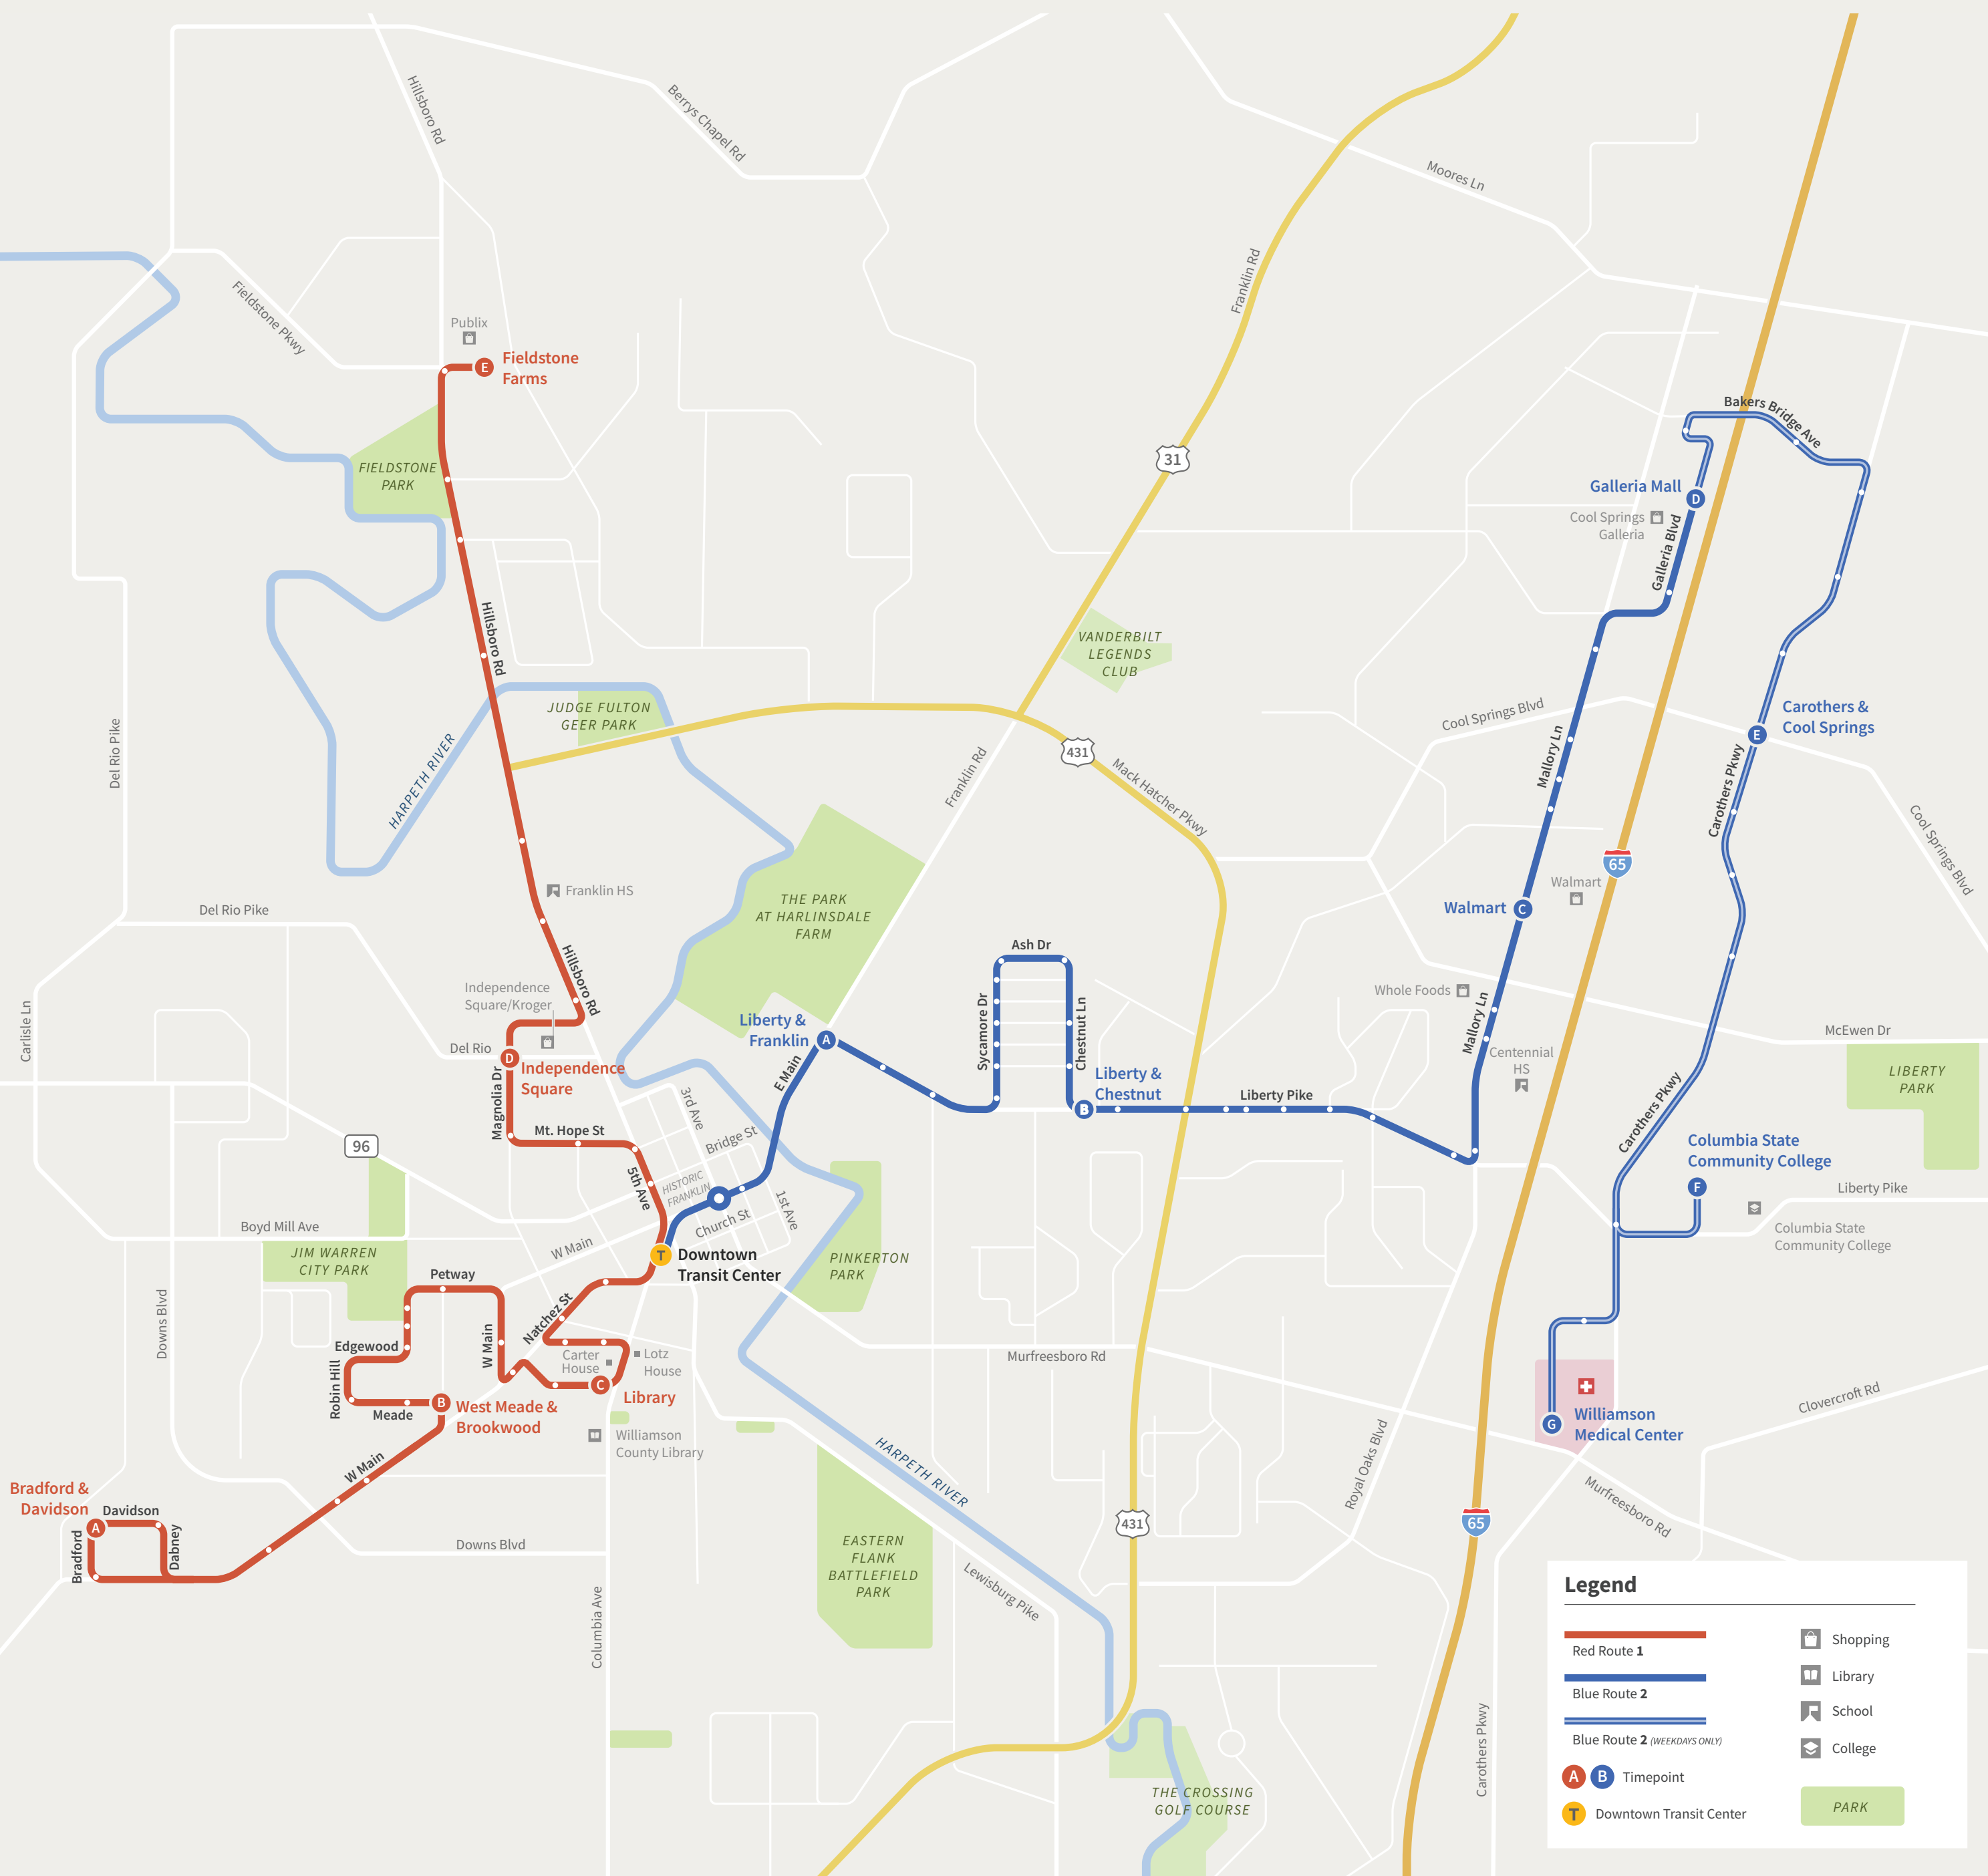

System Map

Legend

Red Route 1	Shopping
Blue Route 2	Library
Blue Route 2 (WEEKDAYS ONLY)	School
Timepoint	College
Downtown Transit Center	PARK